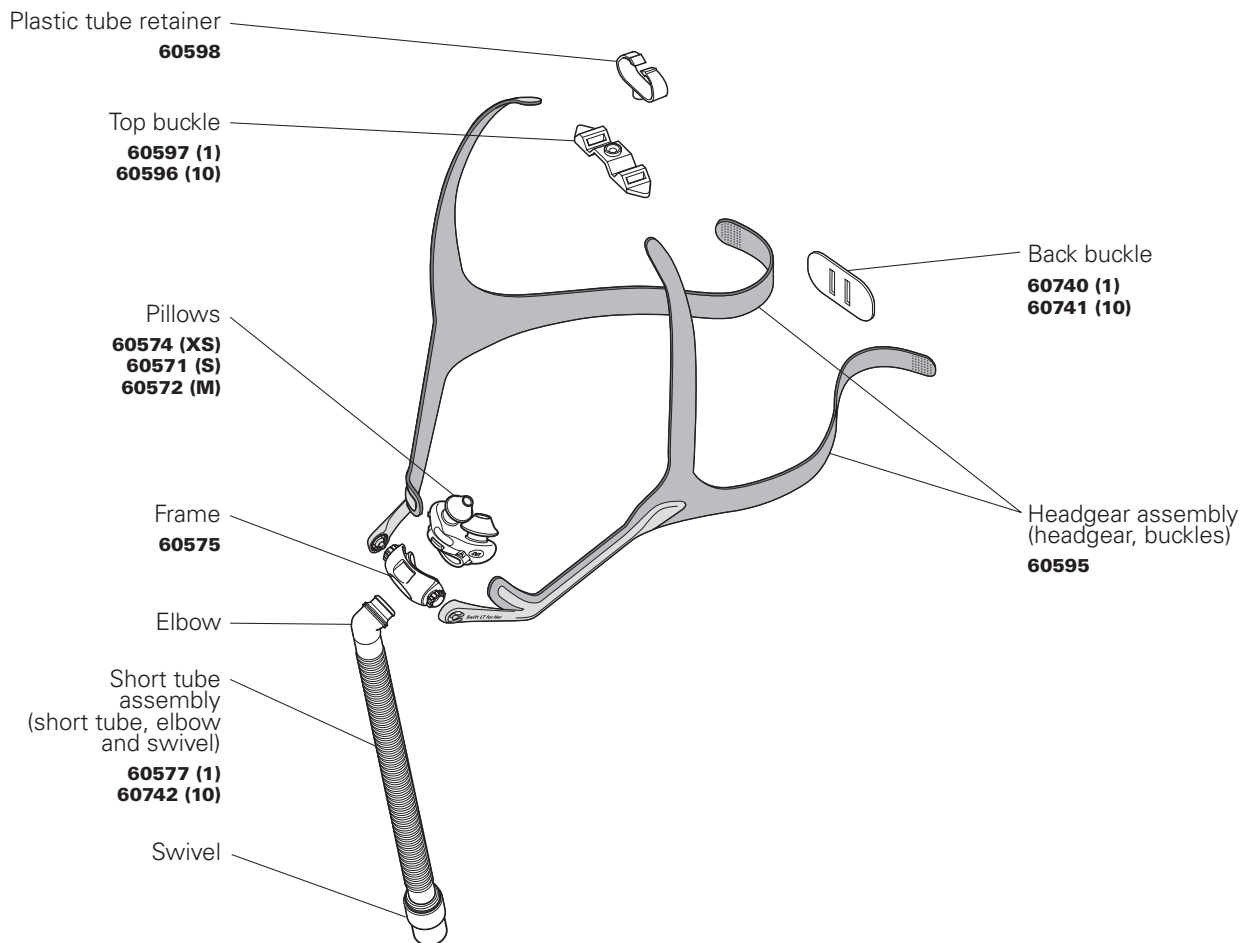

Swift™ LT for Her

NASAL PILLOWS SYSTEM

Components Card

English

Complete system

(includes XS*, S* and M* pillows)**

60588

Frame system

(no headgear)

XS* **60585** S* **60582**

M* **60583** L* **60584**

Frame assembly

(no headgear, no pillows)

60581

XS* Extra-Small S* Small M* Medium L* Large

**Note: Large pillows are available separately 60573 (L)