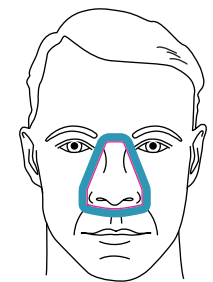

F&P ESON

F&P ESON 2

Sizing Gauge: Print at 100% and Cut on Pink Lines

ESON & ESON 2 SMALL

ESON & ESON 2 MEDIUM

ESON & ESON 2 LARGE

Mask Reorder Codes		Mask Reorder Codes	
400449	F&P Eson Mask Small	ESN2SA	F&P Eson 2 Mask Small
400450	F&P Eson Mask Medium	ESN2MA	F&P Eson 2 Mask Medium
400451	F&P Eson Mask Large	ESN2LA	F&P Eson 2 Mask Large