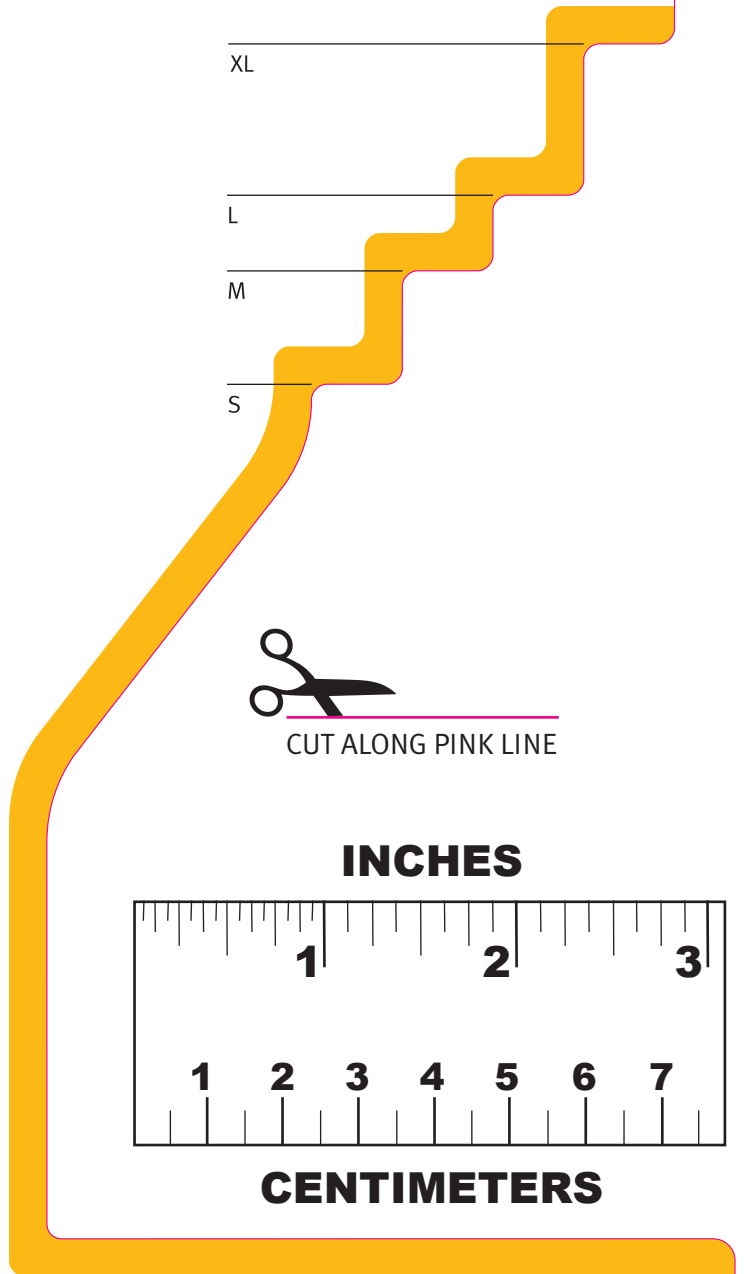

**Zest™ Plus**  
NASAL MASK

**Zest™**  
NASAL MASK

**Zest™ Petite**  
NASAL MASK

- Full Face Delivery
- Nasal Delivery
- Direct Nasal Delivery
- Oral Delivery

XL  
L  
M  
S

CUT ALONG PINK LINE

**INCHES**

**CENTIMETERS**