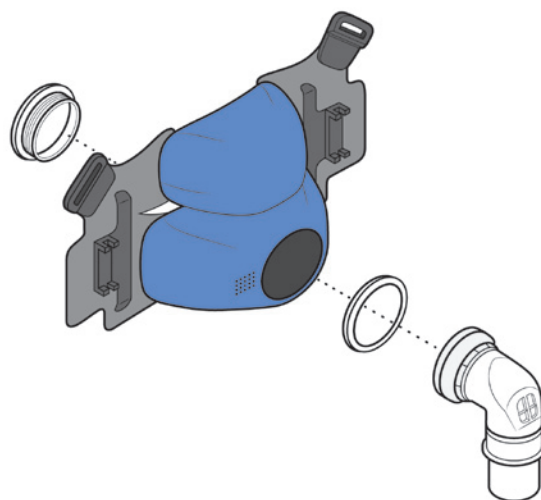

#### 3 Sizes:

Multiple size options allow users to find the perfect fit for their face; expands the number of users the mask will fit.

#### Loose Fit:

As with all SleepWeaver masks, the unique "loose fit" provides ultimate comfort and eliminates strap marks.